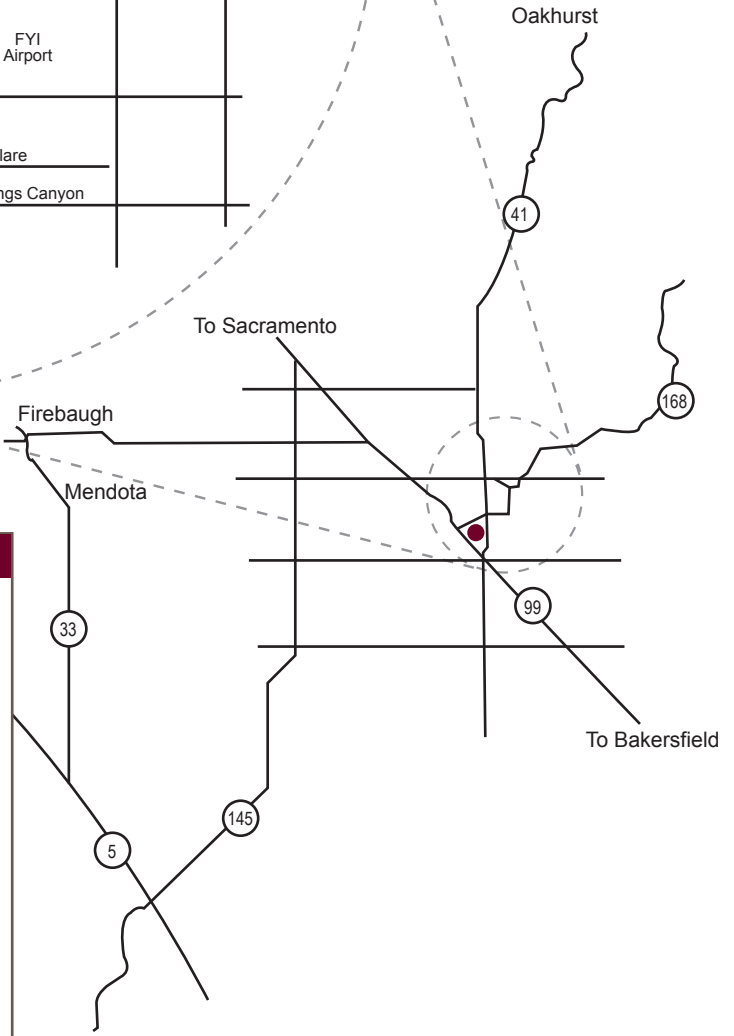

## Driving Directions

### From southbound HWY 41

Travel south on HWY 41  
 Take the Divisadero St. exit  
 Turn right (west) onto Divisadero St.  
 Turn left (southwest) onto Fresno St.  
 CRMC will be on the right side of Fresno St.  
 Enter the campus at Maddy Drive

### From southbound HWY 99

Travel south on HWY 99  
 Take the Fresno St. exit  
 Turn left (northeast) on Fresno St.  
 CRMC will be on the left side of Fresno St.  
 Enter the campus at Maddy Drive

### From westbound HWY 168

Travel west on HWY 168 to HWY 180 WEST  
 Take HWY 180 WEST to HWY 41 SOUTH  
 Take the Divisadero St. exit  
 Turn right (west) onto Divisadero St.  
 Turn left (southwest) onto Fresno St.  
 CRMC will be on the right side of Fresno St.  
 Enter the campus at Maddy Drive