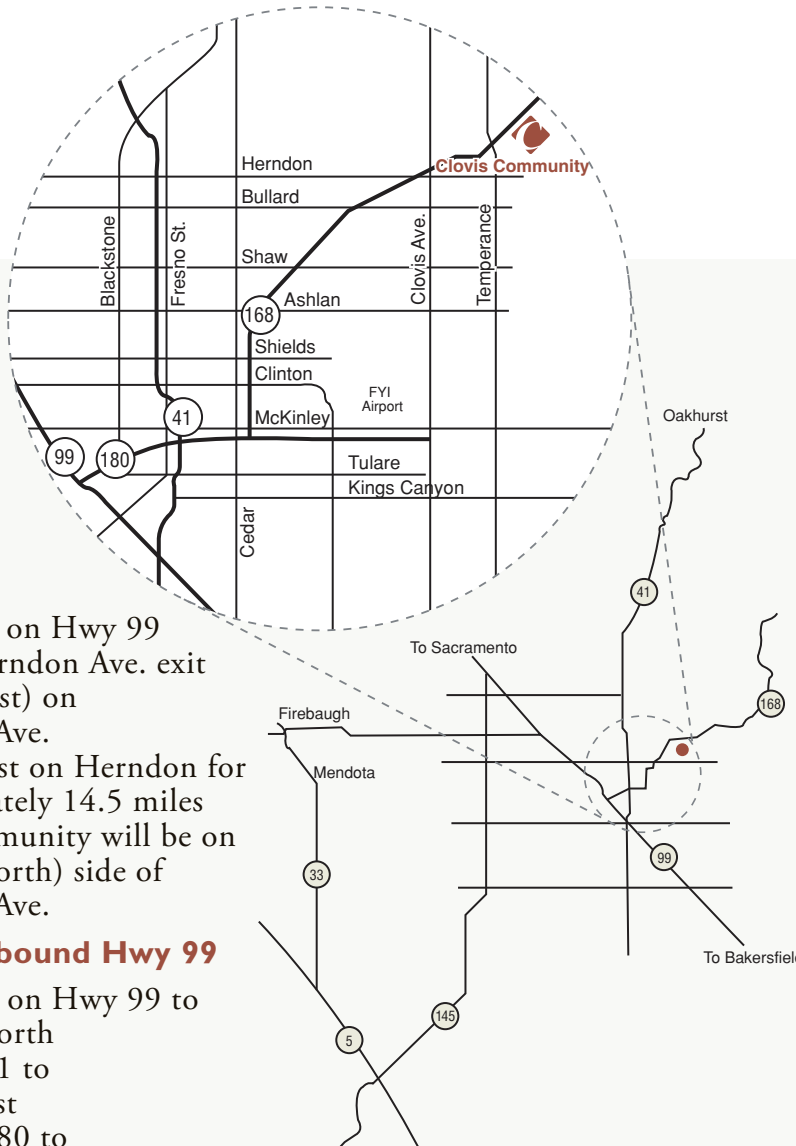

## From southbound Hwy 99

Travel south on Hwy 99  
Take the Herndon Ave. exit  
Turn left (east) on  
Herndon Ave.

Continue east on Herndon for  
approximately 14.5 miles  
Clovis Community will be on  
the left (north) side of  
Herndon Ave.

## From northbound Hwy 99

Travel north on Hwy 99 to  
Hwy 41 north  
Take Hwy 41 to  
Hwy 180 east  
Take Hwy 180 to  
Hwy 168 east

Take Hwy 168 to the  
Temperance Ave. exit  
Turn right (south) on  
Temperance Ave.

## From eastbound Hwy 180

Travel east on Hwy 180 to  
Hwy 168 east  
Take Hwy 168 to the  
Temperance Ave. exit  
Turn right (south) on  
Temperance Ave.

Clovis Community will be  
on the left (east) side of  
Temperance Ave.

## From Fresno

The best route for visitors  
coming from Fresno depends  
on freeway access near their  
point of departure. The  
two most commonly used  
routes are Hwy 168 east and  
Herndon Avenue.